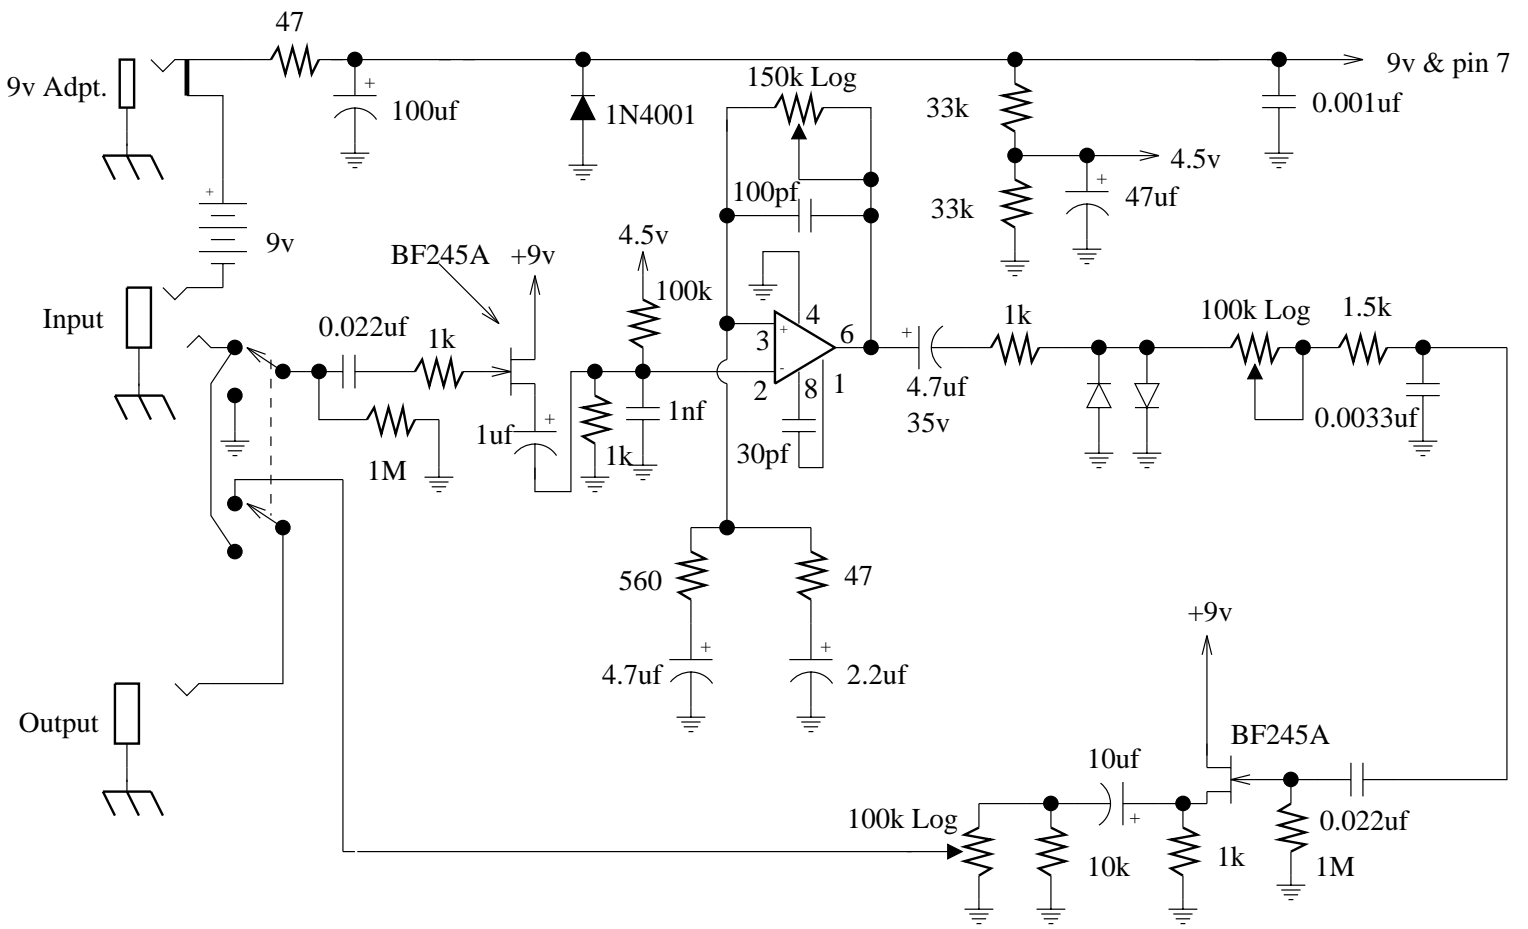

# ProCo Rat Distortion

IC = LM308

Diodes = 1N4148